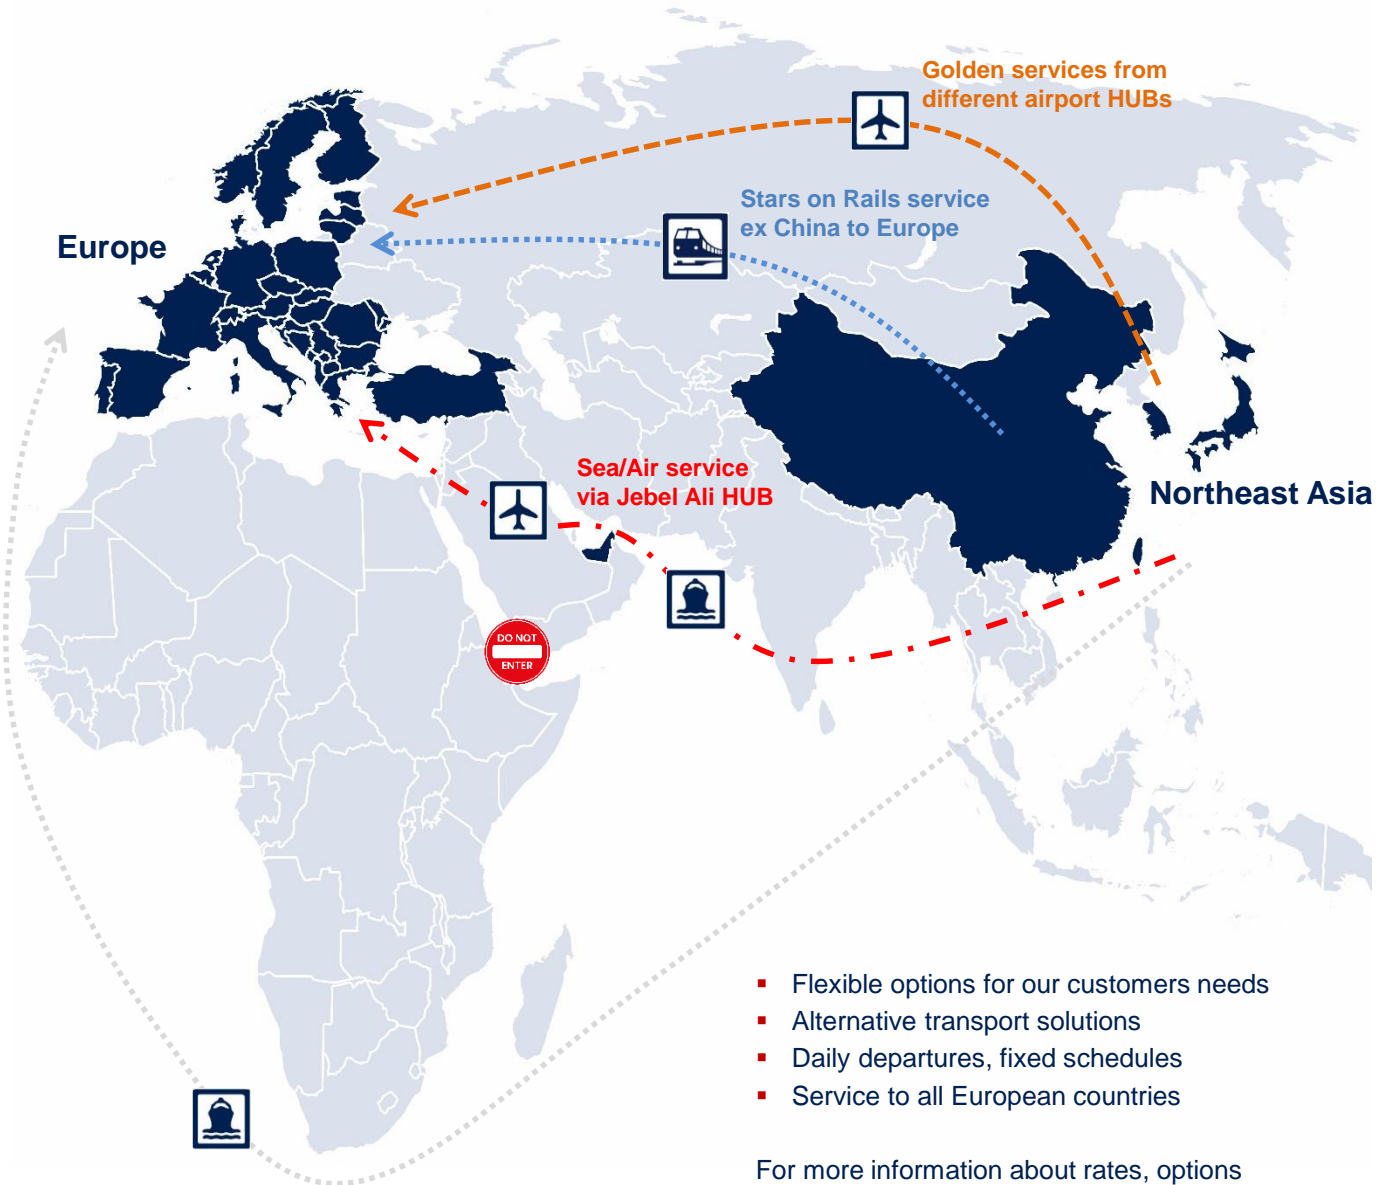

**If sea freight takes too long ...
Our Air, Rail and Sea/Air services from Northeast Asia to Europe**

- Flexible options for our customers needs
- Alternative transport solutions
- Daily departures, fixed schedules
- Service to all European countries

For more information about rates, options or routes, please contact our experts.